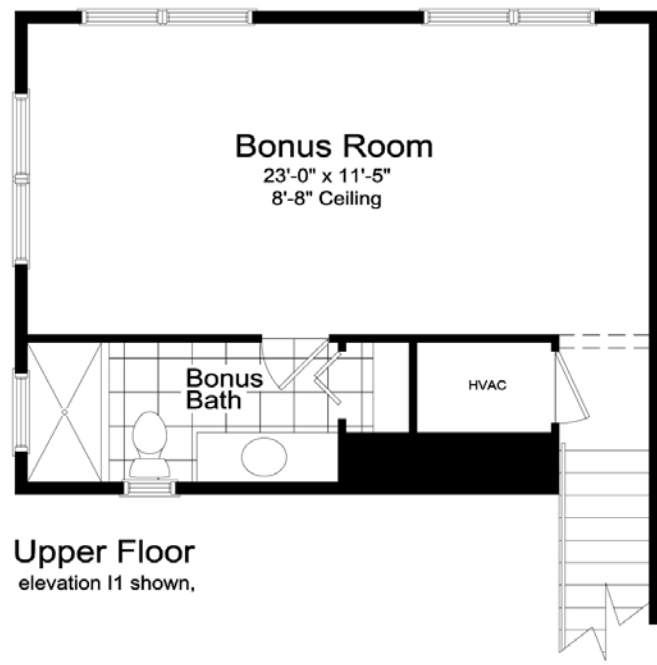

2ND FLOOR 424 S.F.
Standard Bonus w/ Full Bath

2ND FLOOR 424 S.F.
Opt. Bonus w/ 2nd Master

THE ELAN
NEAL
SIGNATURE HOMES
The Luxury of Living Well

1st Floor	1965 SF
2nd Floor	424 SF
Living	2389 SF
Garage	438 SF
Lanai	139 SF
Entry	93 SF
TOTAL	3059 SF