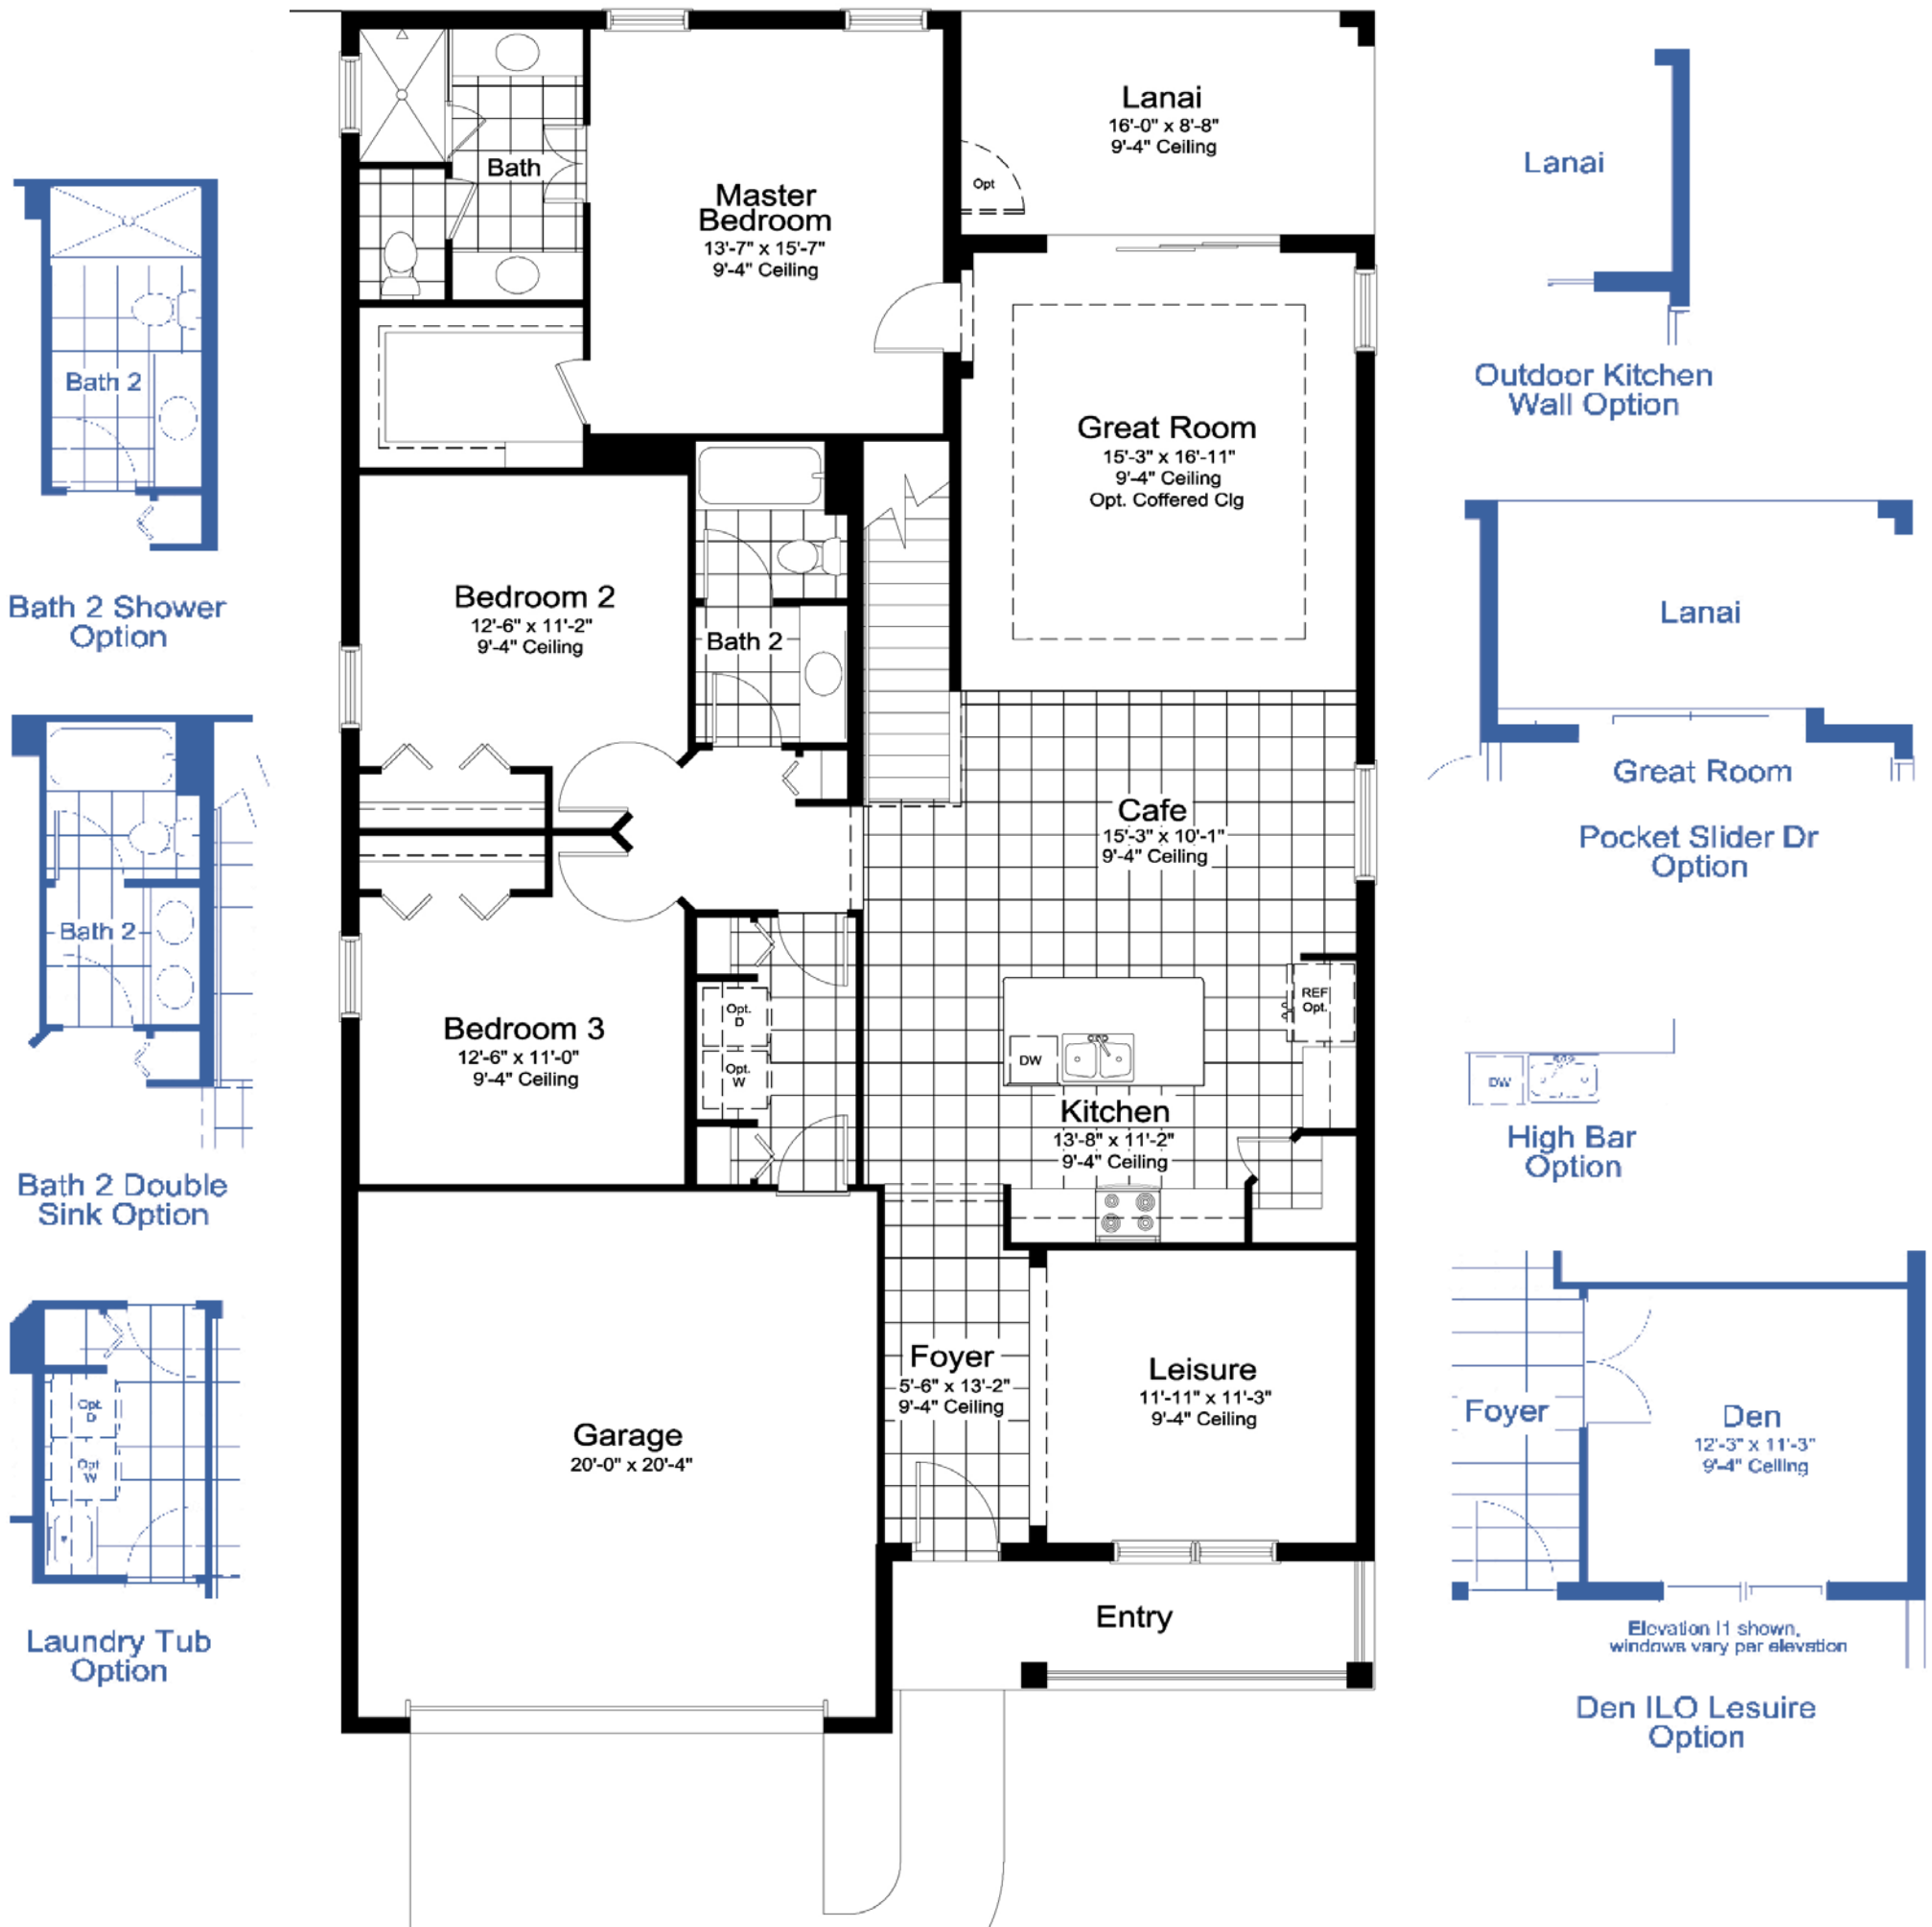

2ND FLOOR 424 S.F.
Standard Bonus w/ Full Bath

2ND FLOOR 424 S.F.
Opt. Bonus w/ 2nd Master

THE ELAN
NEAL
SIGNATURE HOMES
The Luxury of Living Well

1st Floor	1965 SF
2nd Floor	424 SF
Living	2389 SF
Garage	438 SF
Lanai	139 SF
Entry	93 SF
TOTAL	3059 SF

*Entry, windows and square footage may vary per elevation

Neal Signature Homes reserves the right to change elevations, floor plans, specifications and prices without notice. Special wall and window treatments, upgraded floor coverings, softscape and hardscape landscaping and many other items featured in and around the model homes are decorator suggested and not included in the purchase price. All renderings, elevations, floor plans and maps are an artist's conception, and are not intended to be an actual depiction of the buildings, fencing, walks, driveways or landscaping. Please see our sales representative with any questions.