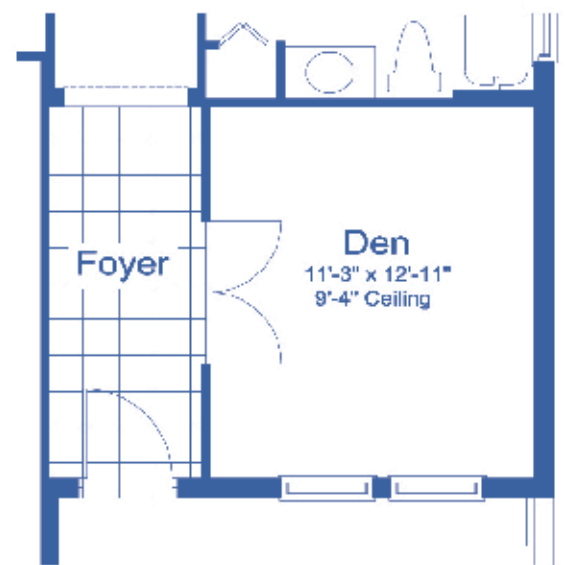

THE RÊVE
NEAL SIGNATURE HOMES
The Luxury of Living Well

| | |
|--------------|----------------|
| Living | 2110 SF |
| Garage | 480 SF |
| Lanai | 125 SF |
| Entry | 125 SF |
| TOTAL | 2820 SF |

*Entry, windows and square footage may vary per elevation