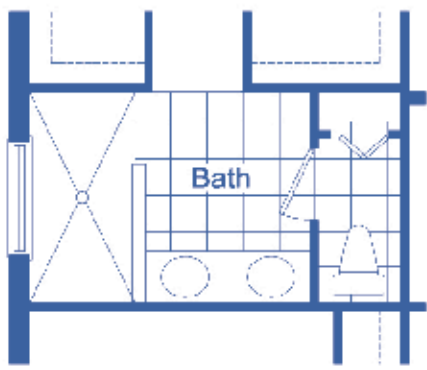

THE RÊVE
NEAL SIGNATURE HOMES
The Luxury of Living Well

| | |
|--------------|----------------|
| Living | 2110 SF |
| Garage | 480 SF |
| Lanai | 125 SF |
| Entry | 125 SF |
| TOTAL | 2820 SF |

*Entry, windows and square footage may vary per elevation