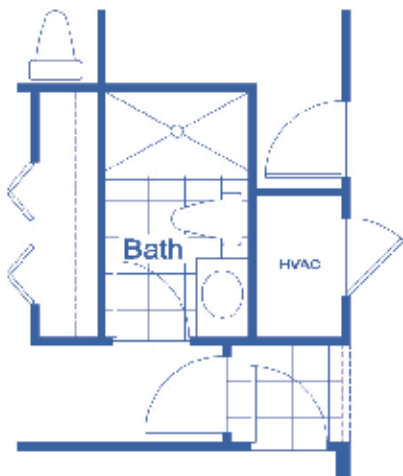

THE RÊVE
NEAL SIGNATURE HOMES
The Luxury of Living Well

| | |
|--------------|----------------|
| Living | 2110 SF |
| Garage | 480 SF |
| Lanai | 125 SF |
| Entry | 125 SF |
| TOTAL | 2820 SF |

*Entry, windows and square footage may vary per elevation