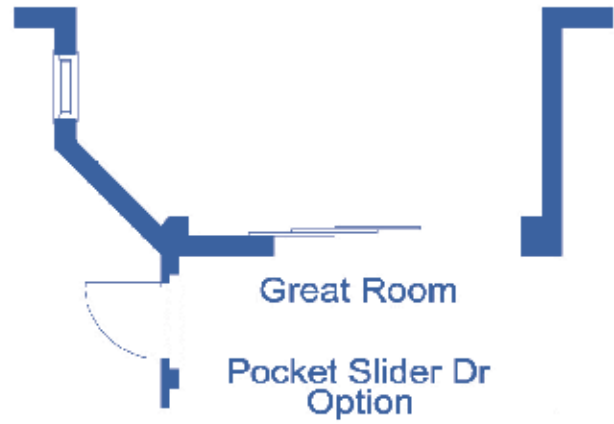

THE RÊVE
NEAL SIGNATURE HOMES
The Luxury of Living Well

| | |
|--------------|----------------|
| Living | 2110 SF |
| Garage | 480 SF |
| Lanai | 125 SF |
| Entry | 125 SF |
| TOTAL | 2820 SF |

*Entry, windows and square footage may vary per elevation