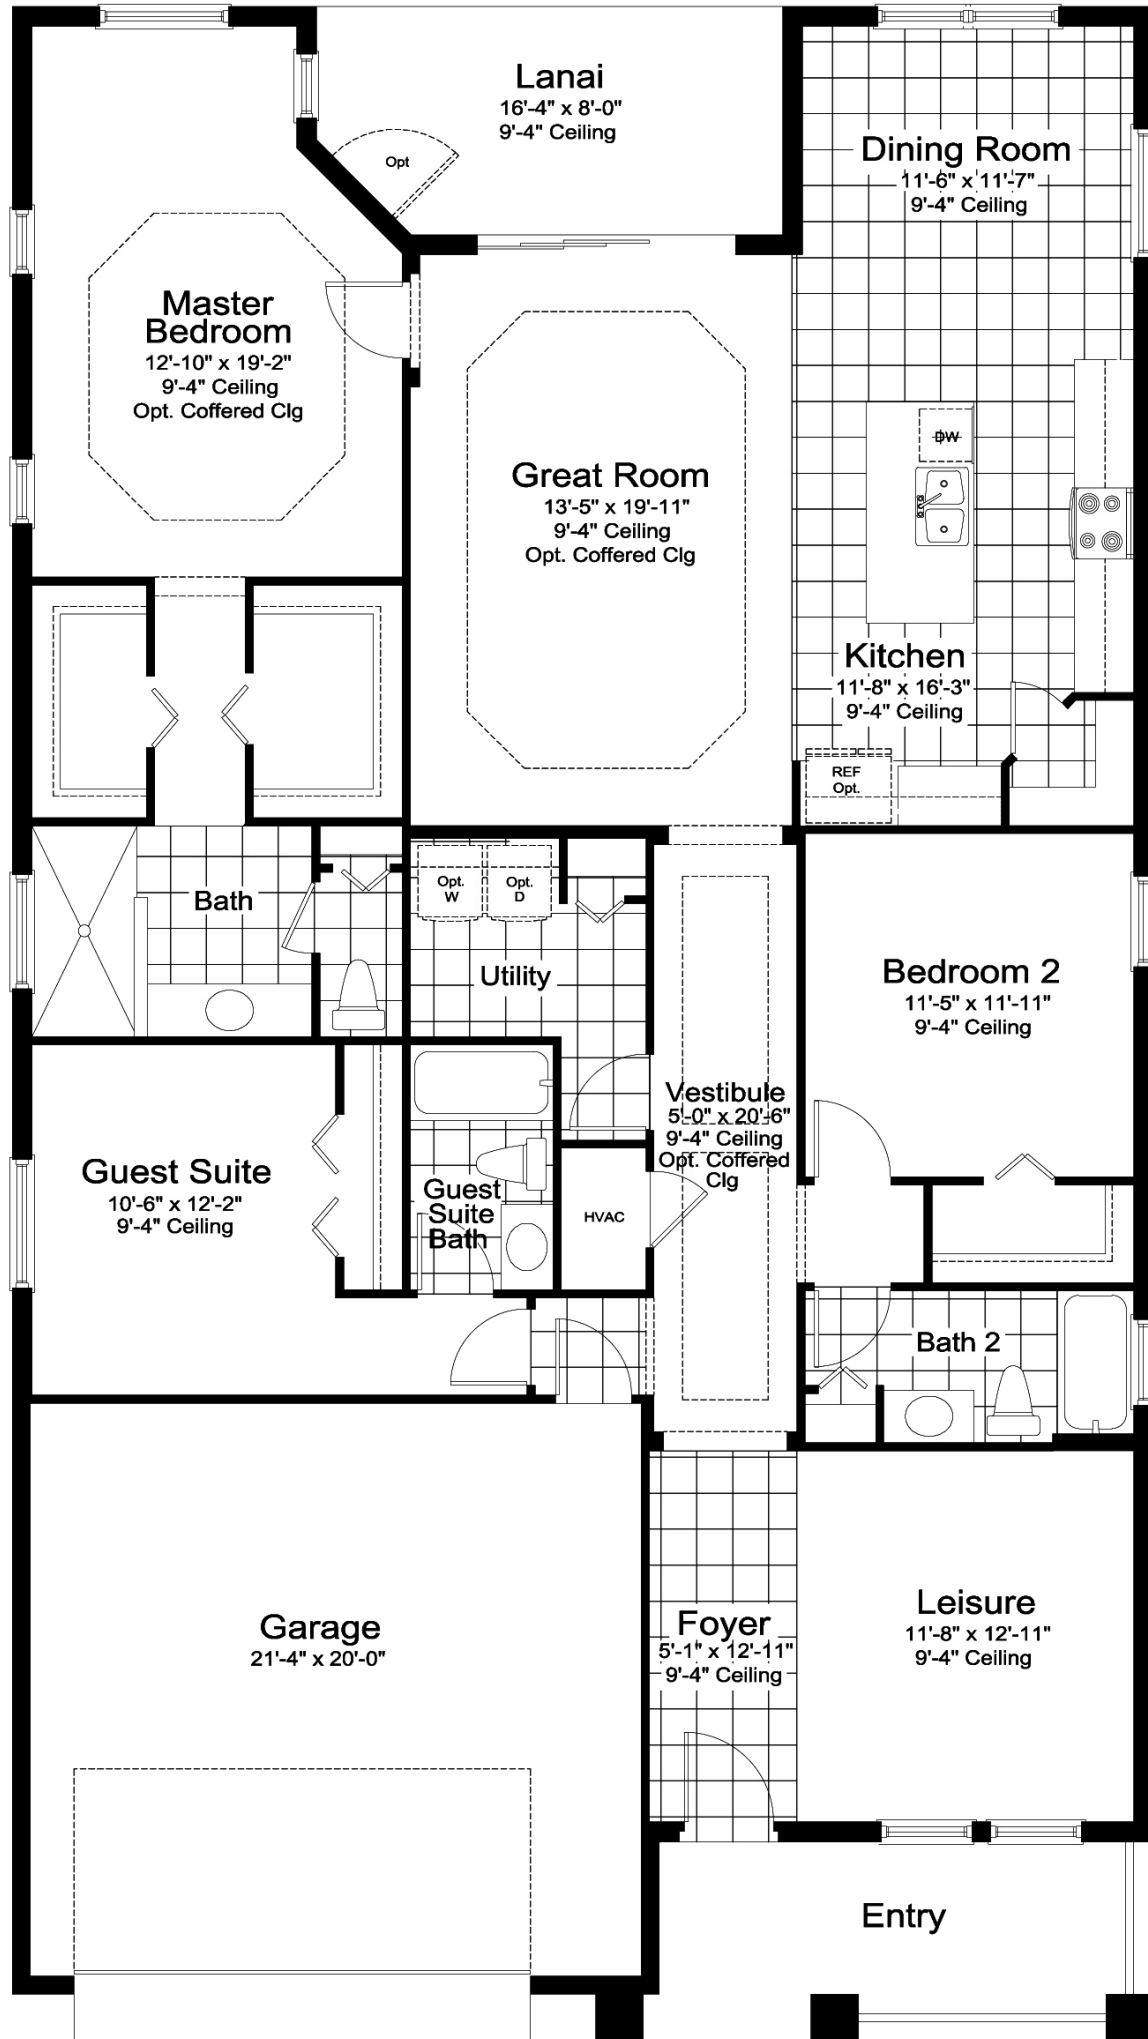

THE RÊVE
NEAL SIGNATURE HOMES
The Luxury of Living Well

| | |
|--------------|----------------|
| Living | 2110 SF |
| Garage | 480 SF |
| Lanai | 125 SF |
| Entry | 125 SF |
| TOTAL | 2820 SF |

*Entry, windows and square footage may vary per elevation