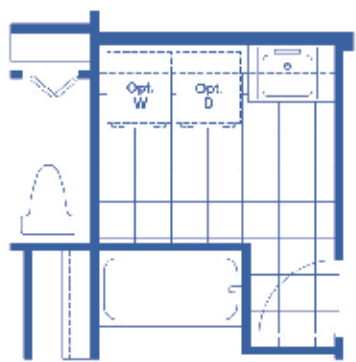

THE RÊVE
NEAL SIGNATURE HOMES
The Luxury of Living Well

| | |
|--------------|----------------|
| Living | 2110 SF |
| Garage | 480 SF |
| Lanai | 125 SF |
| Entry | 125 SF |
| TOTAL | 2820 SF |

*Entry, windows and square footage may vary per elevation